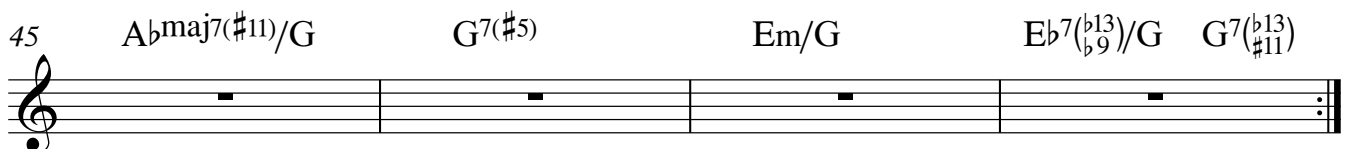

Sopransaxophon

dark chords

Hugo Read
(2019)

♩=77

16

Soloteil open

Sopransaxophon

2